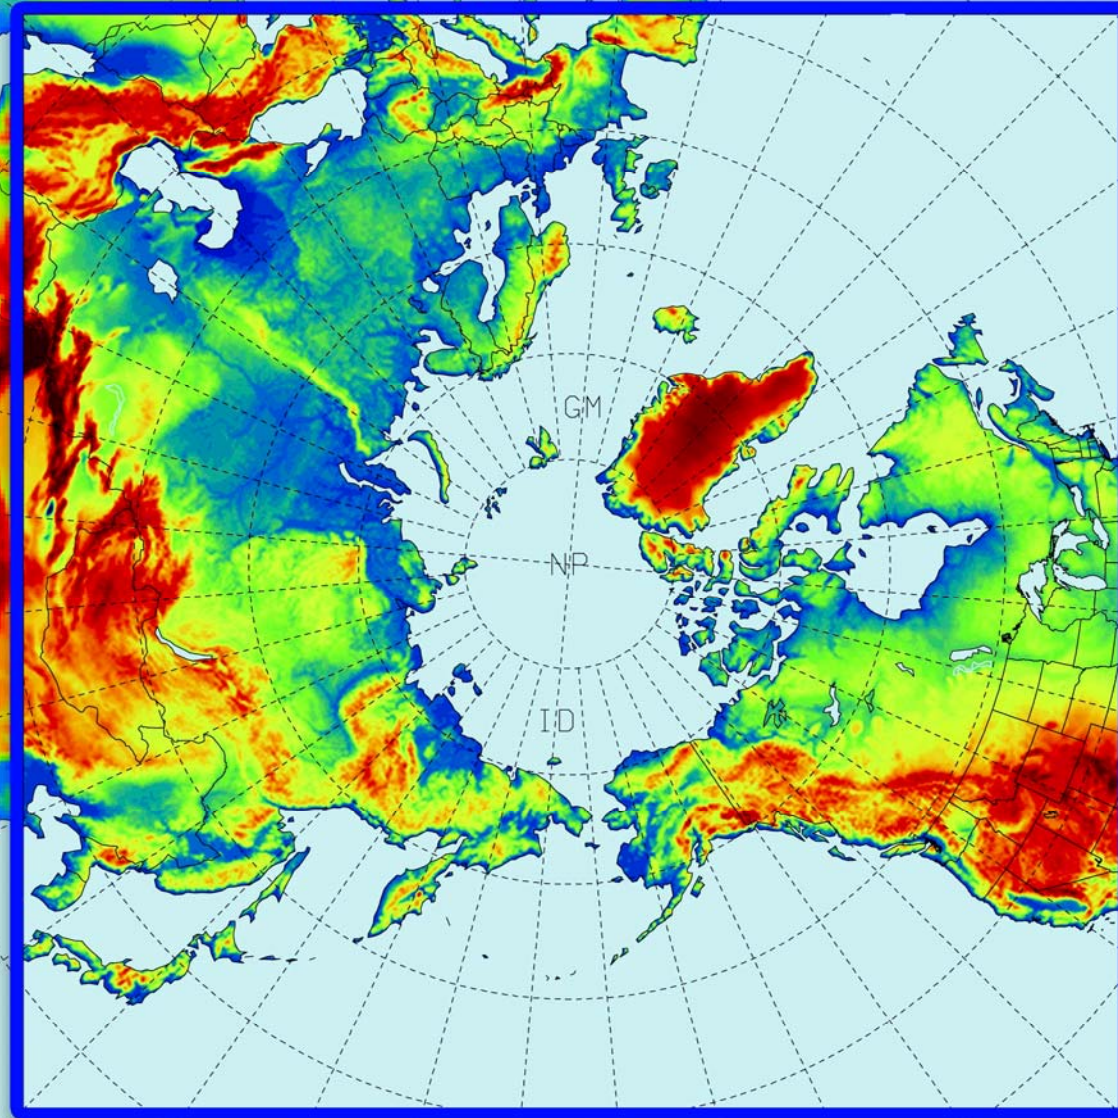

**ASR high resolution system:  
Inner domain 721 x 721 15km  
Outer domain 361 x 361 45km**

**ASR low resolution system:  
Inner domain 361 x 361 30km  
Outer domain 181 x 181 90km**