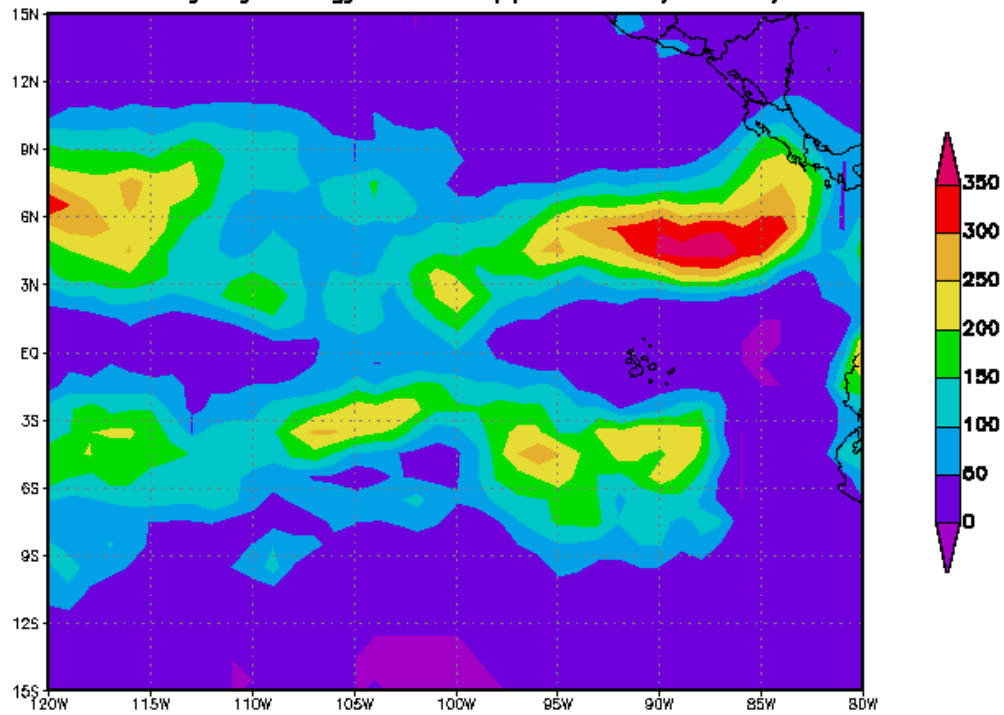

EPIC Fall99 R/V Ron Brown Track

TRMM 3B42 Accu. Rainfall [mm] (1 Oct 2000–1 Nov 2000)
Created by Hydrology Data Support Team/GDAAC/NASA

GRADS: COLA/IGES

2001-12-07-19:00

TRMM 3B42 Accu. Rainfall [mm] (1 Apr 2000–1 May 2000)
Created by Hydrology Data Support Team/GDAAC/NASA