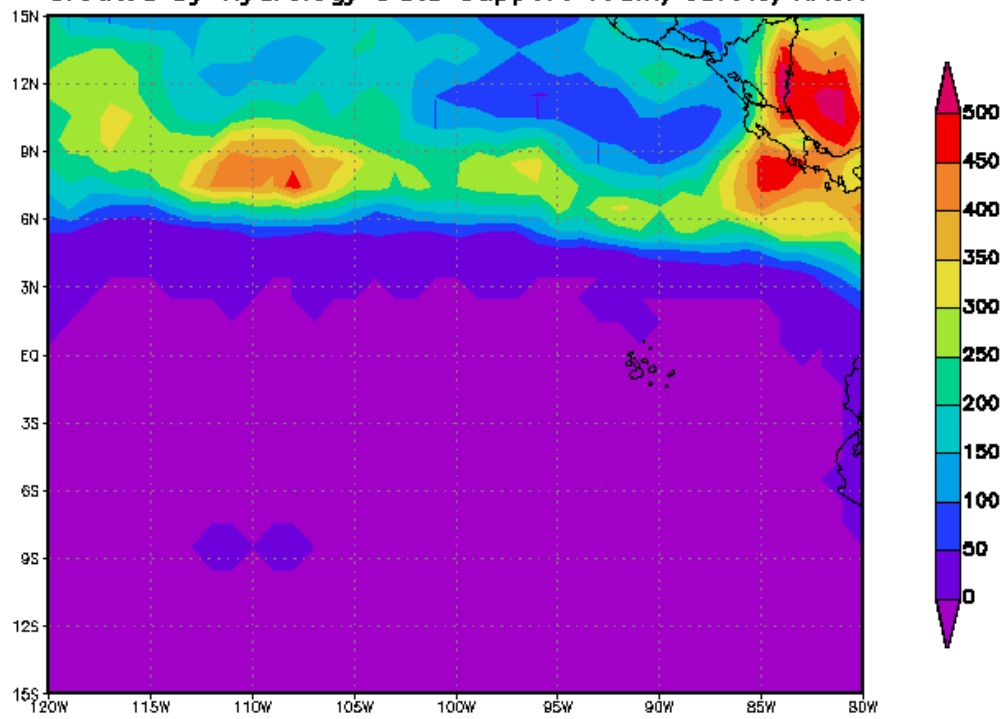

EPIC Fall99 R/V Ron Brown Track

TRMM 3B42 Accu. Rainfall [mm] (1 Oct 2000–1 Nov 2000)
Created by Hydrology Data Support Team/GDAAC/NASA

GRADS: COLA/IGES

2001-12-07-19:00

TRMM 3B42 Accu. Rainfall [mm] (1 Apr 2000–1 May 2000)
Created by Hydrology Data Support Team/GDAAC/NASA