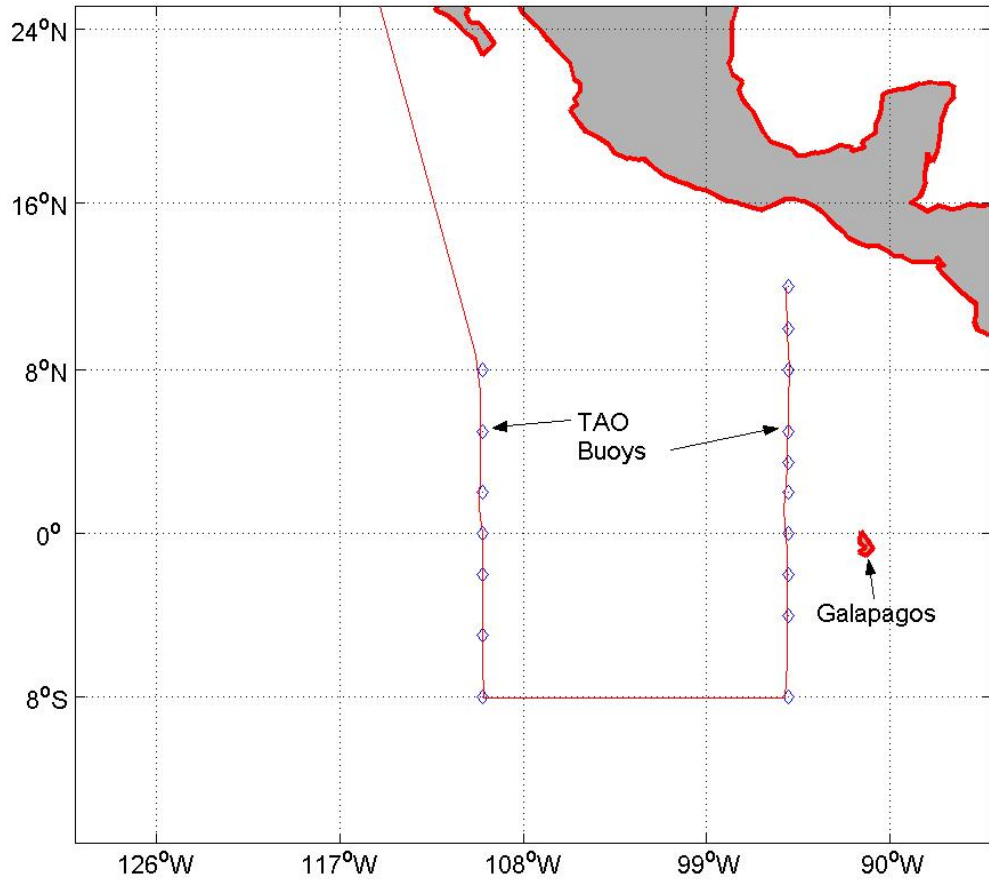

EPIC Fall99 R/V Ron Brown Track

TRMM 3B42 Accu. Rainfall [mm] (1 Oct 2000–1 Nov 2000)
Created by Hydrology Data Support Team/GDAAC/NASA

GRADS: COLA/IGES

2001-12-07-19:00

TRMM 3B42 Accu. Rainfall [mm] (1 Apr 2000–1 May 2000)
Created by Hydrology Data Support Team/GDAAC/NASA