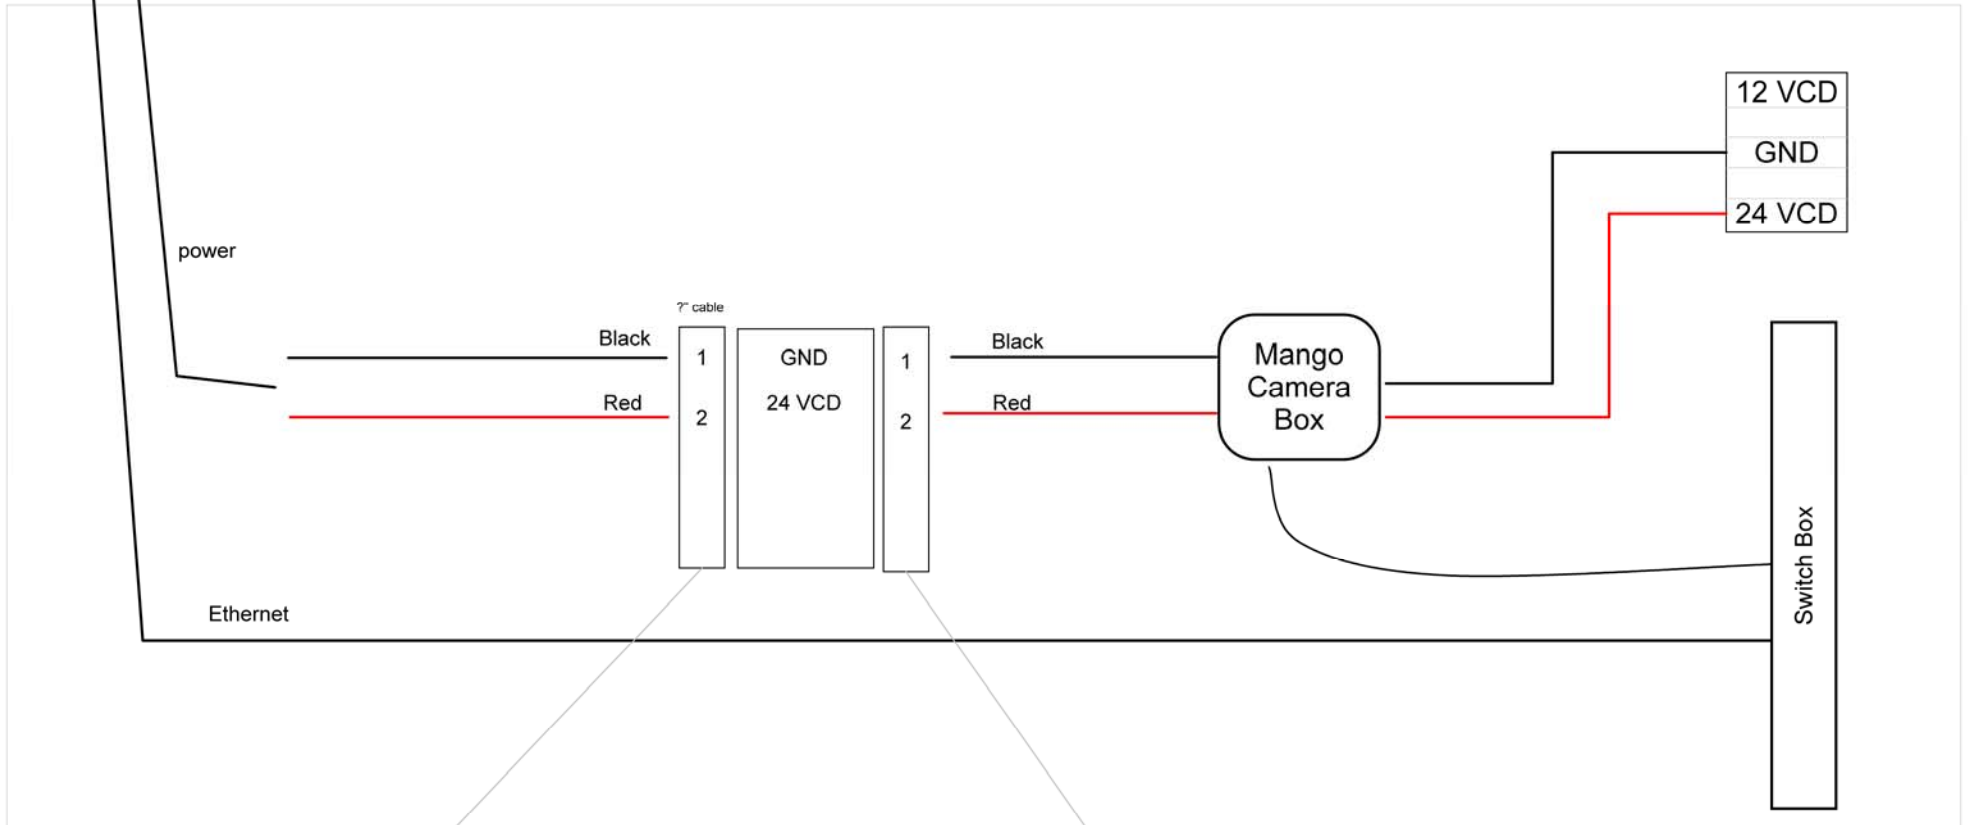

Camera

**AMP 206429-1 PLUG MALE 4POS**  
**Pin 66103-3, Crimp, Snap-in 24-20 AWG**  
**AMP 1-206062-6 BACKSHELL W/CLAMP SZ 11**

**AMP 206430-1 RCPT HSNF FEMALE 4POS PNL MT**  
**Socket 66105-3, Crimp, Snap-in 24-20 AWG**  
**AMP 1-206062-6 BACKSHELL W/CLAMP SZ 11**