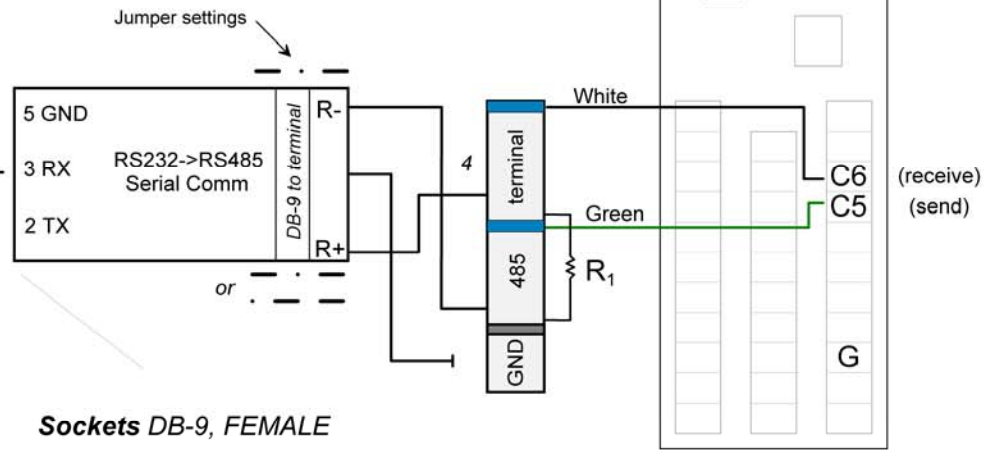

PLUG 206060-1 FEMALE 4POS
Socket 66101-4, 18-16 AWG
BackShell 1-206062-6, W/CLAMP SZ 11

Sockets DB-9, FEMALE

Notes

1. RS-232
2. MODBUS 4
3. Fox Term
4. 9600-8-E-1
- 5.

DB-9