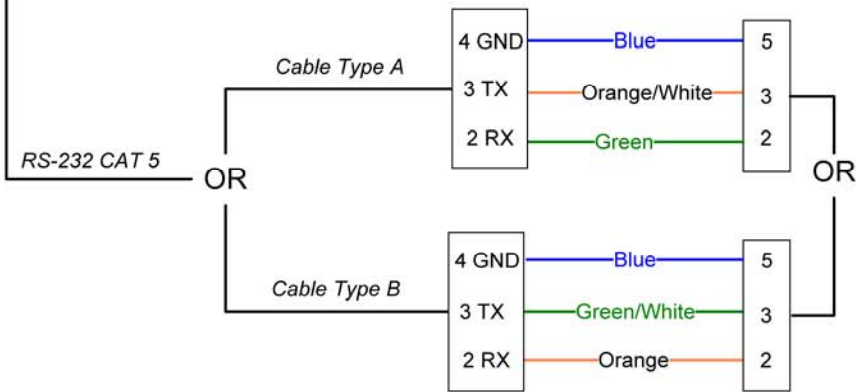

PLUG 206060-1 FEMALE 4POS
Socket 66101-4, 18-16 AWG
BackShell 1-206062-6, W/CLAMP SZ 11

Sockets DB-9, FEMALE

Notes

1. RS-232
2. MODBUS 4
3. Fox Term
4. 9600-8-E-1
- 5.

DB-9