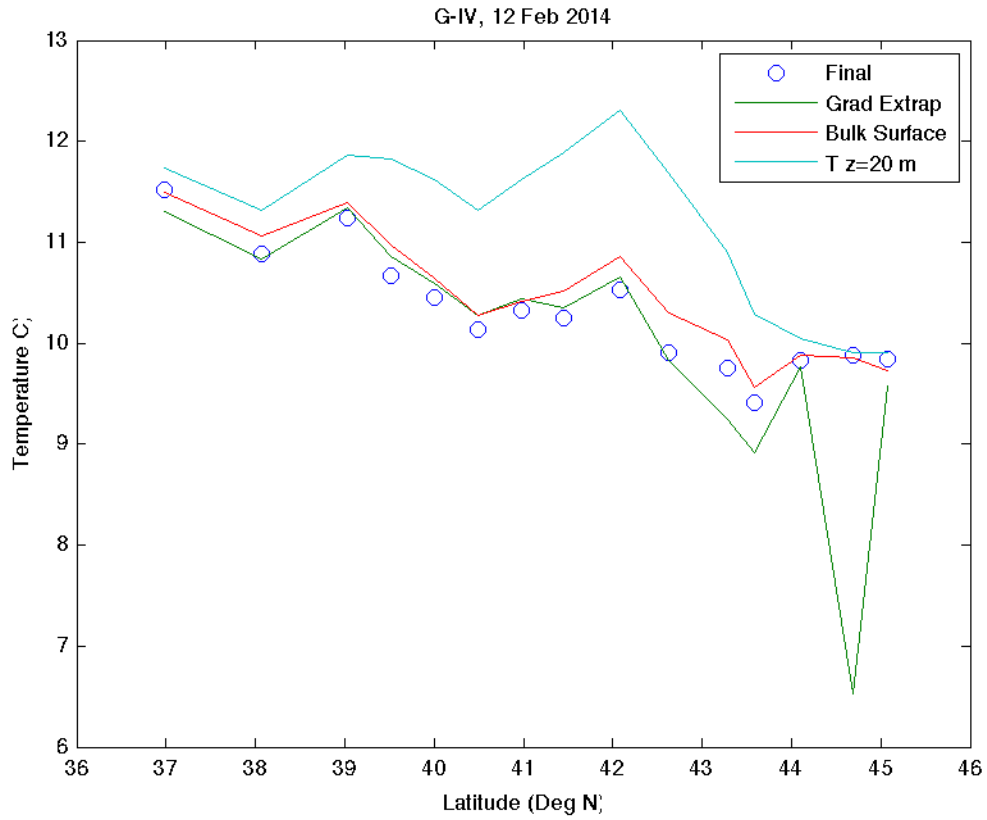

Feb 12 CalWater GIV flight

5/29/14 analysis, BWB

One transect across AR. Begins along SE-NW track then goes due N.
Section plots are alt (m) vs Latitude.

G-IV, 12 Feb 2014