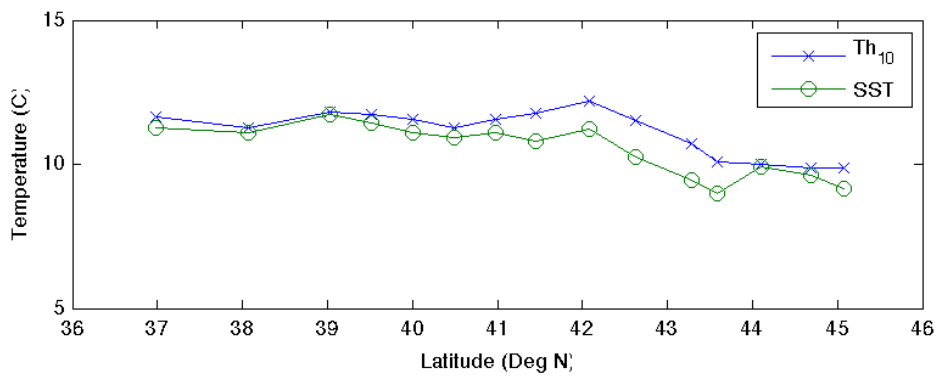

Feb 12 CalWater GIV flight

5/29/14 analysis, BWB

One transect across AR. Begins along SE-NW track then goes due N.
Section plots are alt (m) vs Latitude.

G-IV, 12 Feb 2014