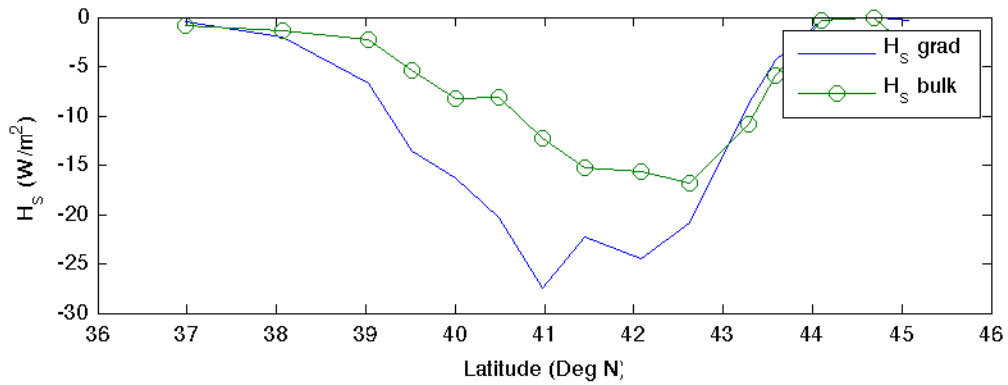

Feb 12 CalWater GIV flight

5/29/14 analysis, BWB

One transect across AR. Begins along SE-NW track then goes due N.
Section plots are alt (m) vs Latitude.

G-IV, 12 Feb 2014