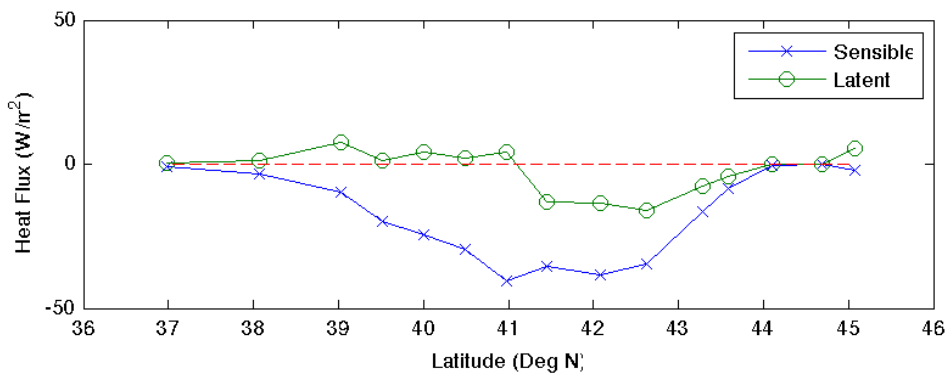

Feb 12 CalWater GIV flight

5/29/14 analysis, BWB

One transect across AR. Begins along SE-NW track then goes due N.
Section plots are alt (m) vs Latitude.

G-IV, 12 Feb 2014