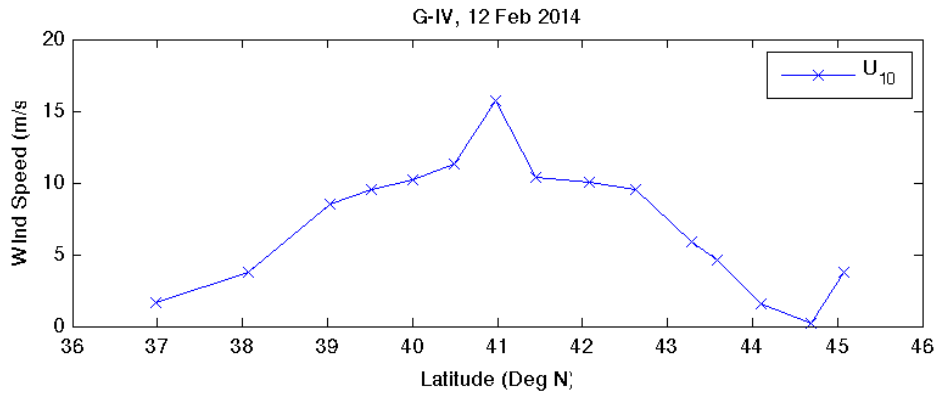

Feb 12 CalWater GIV flight

5/29/14 analysis, BWB

One transect across AR. Begins along SE-NW track then goes due N.
Section plots are alt (m) vs Latitude.

G-IV, 12 Feb 2014