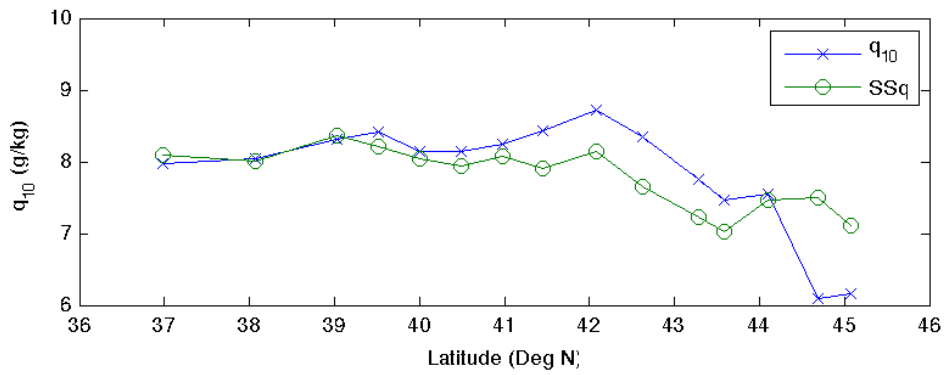

Feb 12 CalWater GIV flight

5/29/14 analysis, BWB

One transect across AR. Begins along SE-NW track then goes due N.
Section plots are alt (m) vs Latitude.

G-IV, 12 Feb 2014