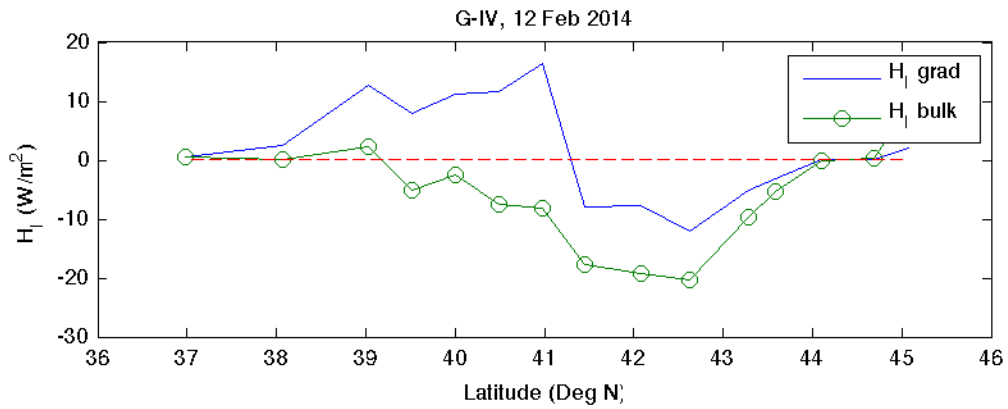

Feb 12 CalWater GIV flight

5/29/14 analysis, BWB

One transect across AR. Begins along SE-NW track then goes due N.
Section plots are alt (m) vs Latitude.

G-IV, 12 Feb 2014