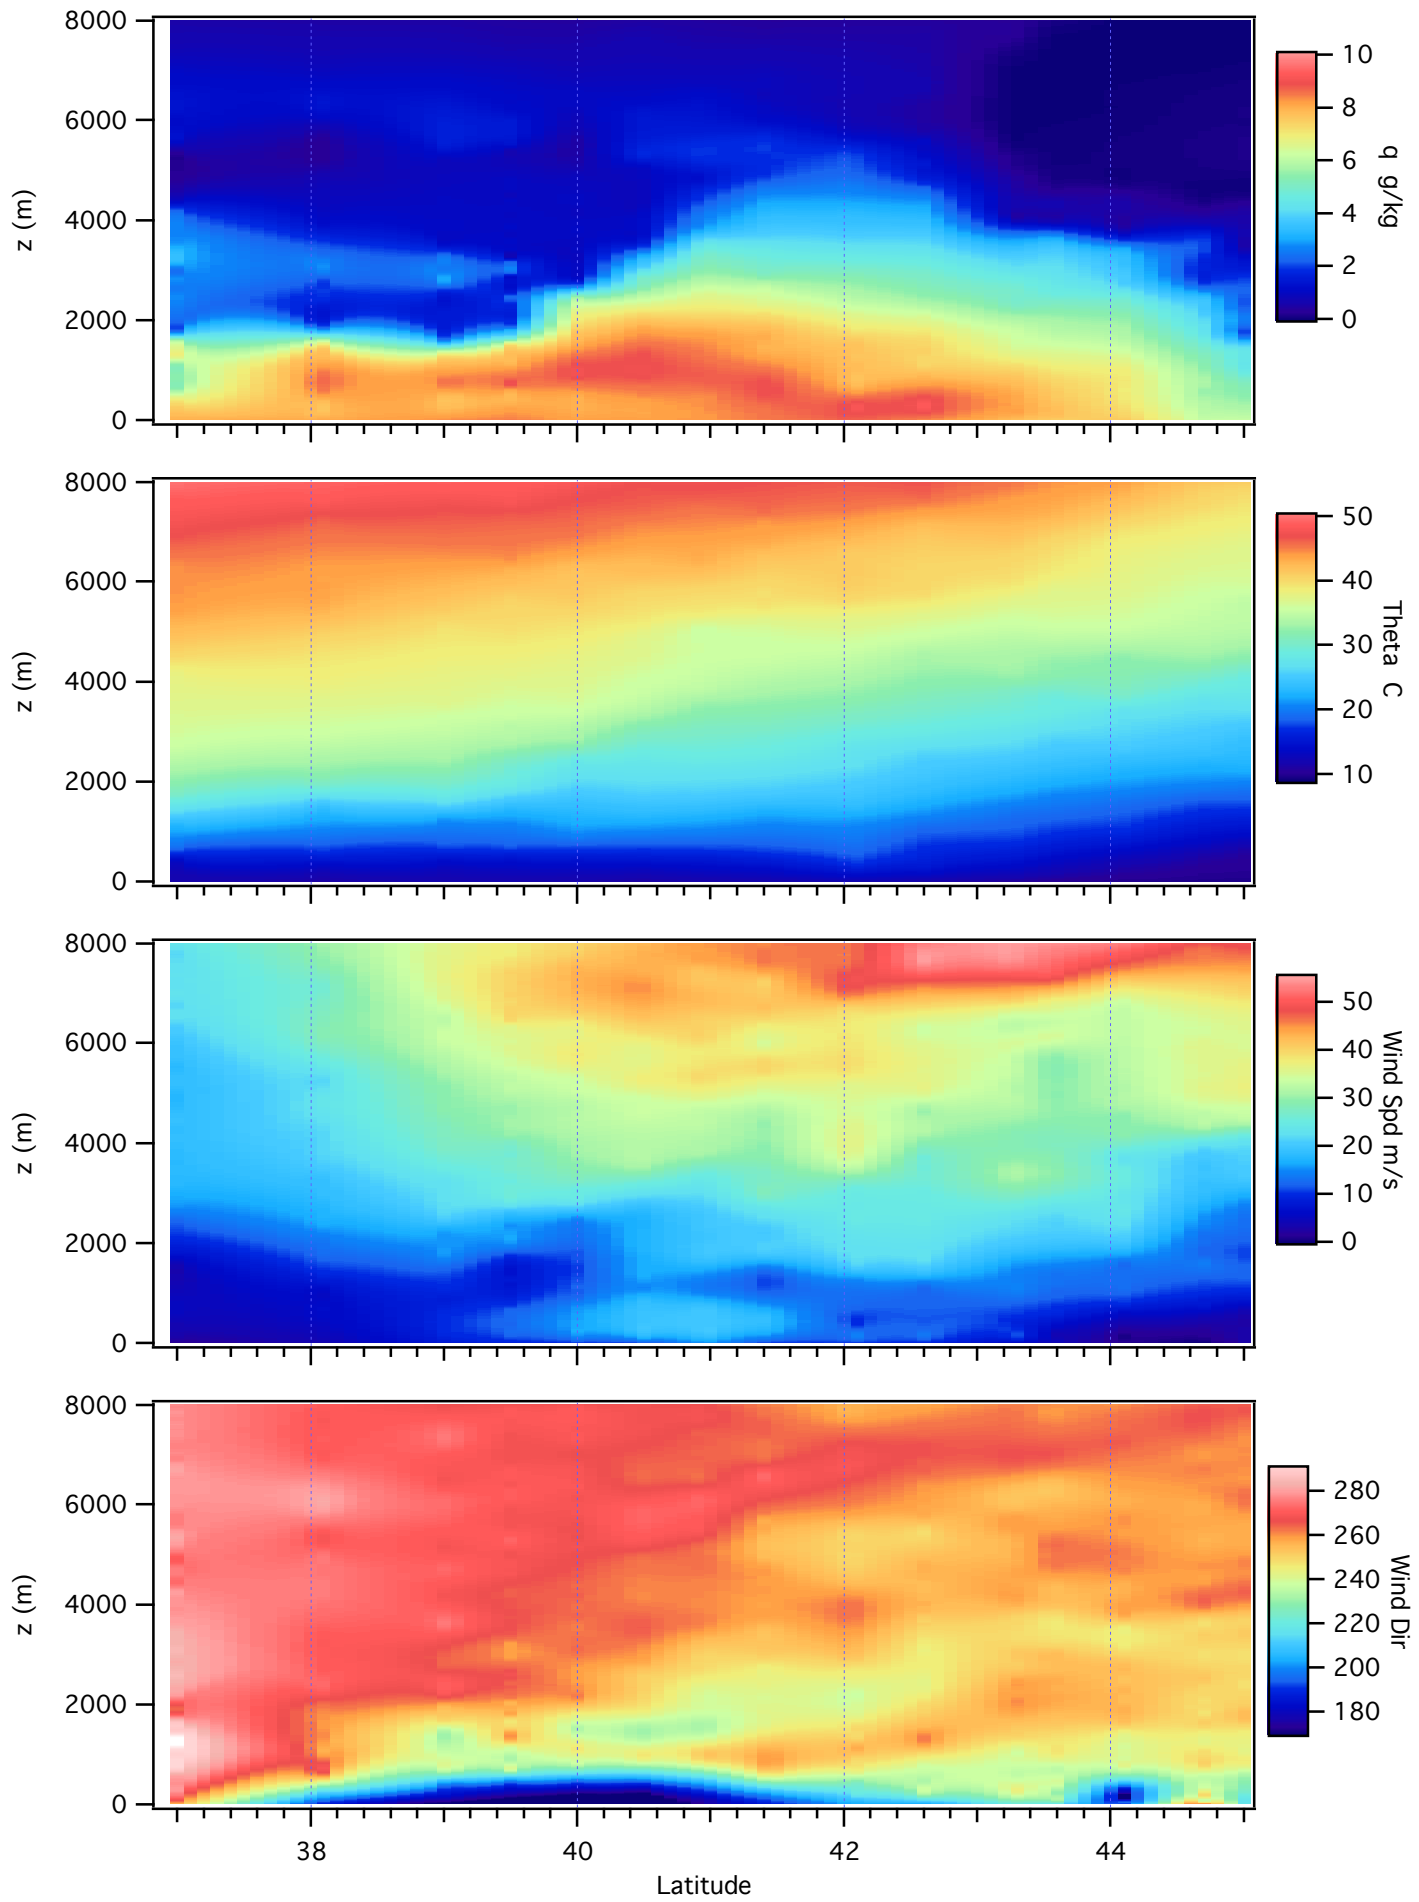

Feb 12 CalWater GIV flight

5/29/14 analysis, BWB

One transect across AR. Begins along SE-NW track then goes due N.
Section plots are alt (m) vs Latitude.

G-IV, 12 Feb 2014