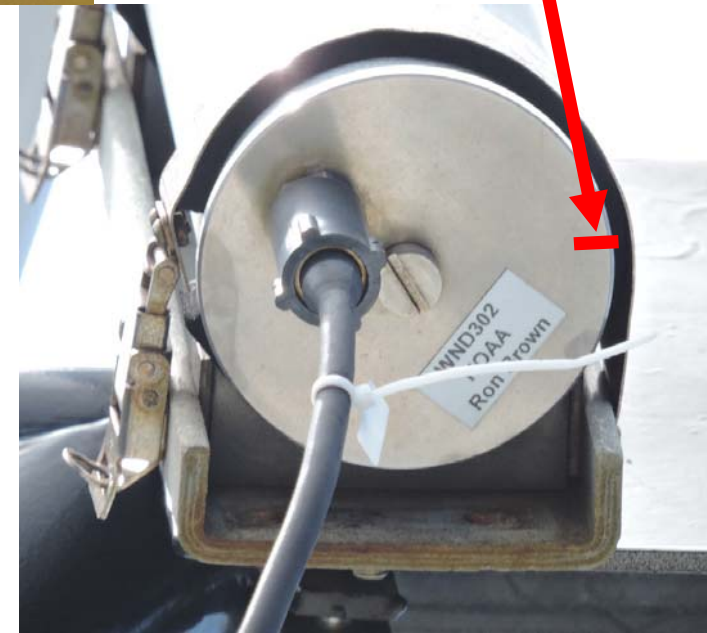

**Com 47 reading ~260
Port 350 Strb 334**

Bench

N Mark

Estimate

Mast