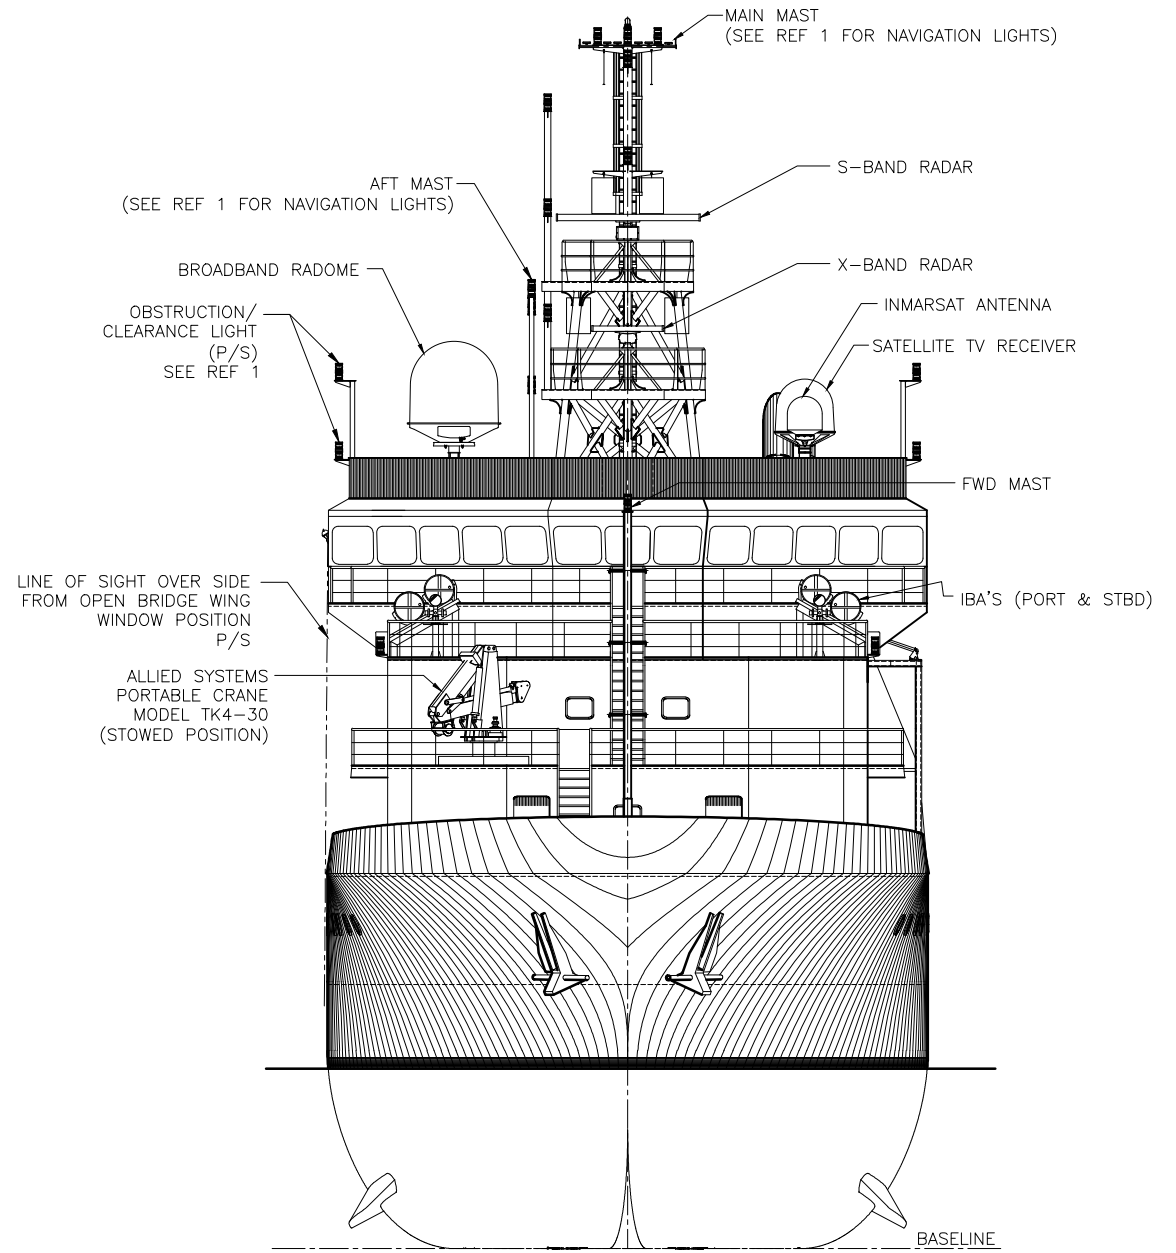

PLOT ID: DC_65411_027_17_80105
 DIR: \\NTSERVER2\PROJECTS\65411 DCI OCEAN CLASS AGOR\ARRCTS\801-05 TOPSIDE ARRCT\IN PROGRESS\
 FILE NAME: DCI 027_17_80105 REV-A.DWG

STERN VIEW

BOW VIEW

HALF SIZE PRINT

DESIGNER GUIDO PERLA & ASSOCIATES, Inc.	TITLE TOPSIDE ARRANGEMENT STERN & BOW VIEWS
SHIPBUILDER DAKOTA CREEK INDUSTRIES, Inc.	DWG No. 65411-801-05
NAVSEA DWG No. 8565943	SCALE 1/8" = 1'-0"
	REV. A
	SHEET: 4 OF 5