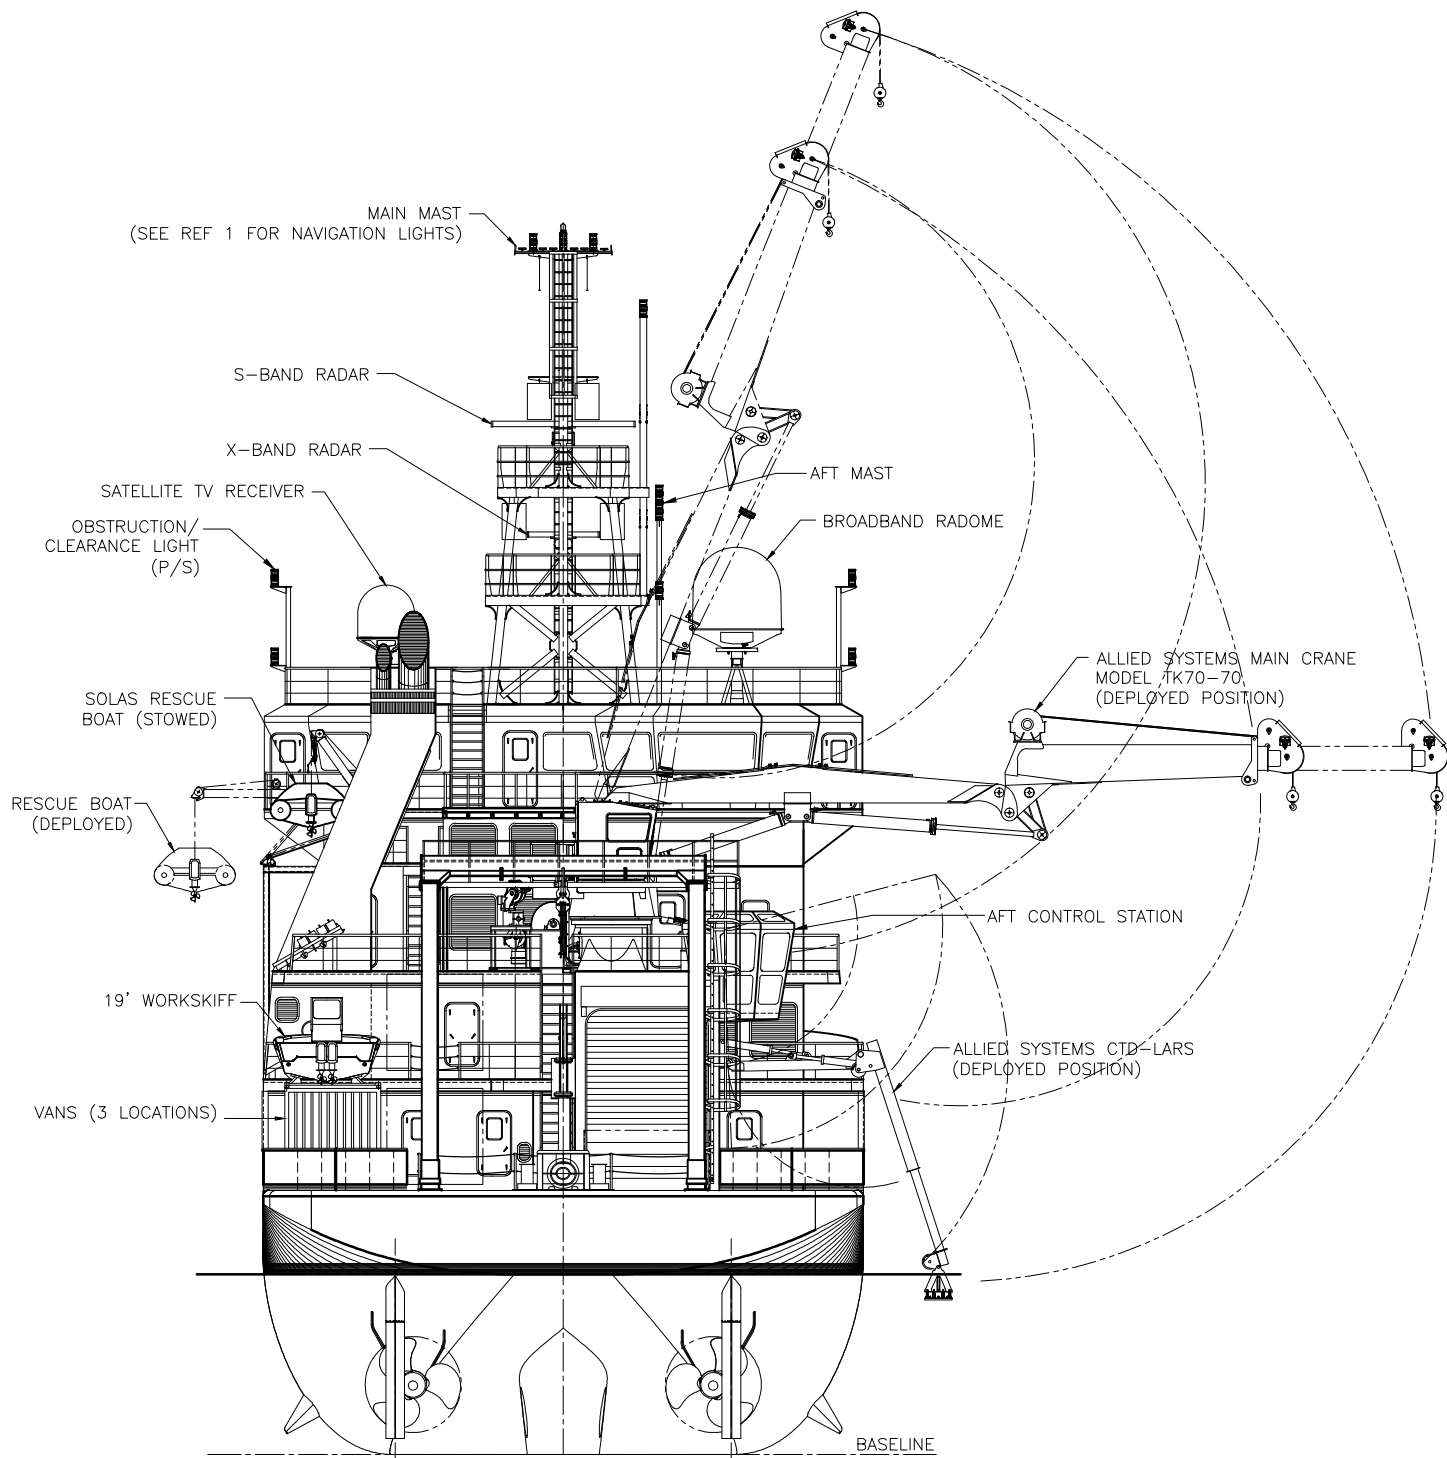

PLOT ID: DC_65411_027_17_80105
 DIR: \\NTSERVER2\PROJECTS\65411 DCI OCEAN CLASS AGOR\ARRCTS\801-05 TOPSIDE ARRCT\IN PROGRESS\
 FILE NAME: DCI 027_17_80105 REV-A.DWG

STERN VIEW

BOW VIEW

HALF SIZE PRINT

DESIGNER GUIDO PERLA & ASSOCIATES, Inc.	TITLE TOPSIDE ARRANGEMENT STERN & BOW VIEWS
SHIPBUILDER DAKOTA CREEK INDUSTRIES, Inc.	DWG No. 65411-801-05
NAVSEA DWG No. 8565943	SCALE 1/8" = 1'-0"
	REV. A
	SHEET: 4 OF 5