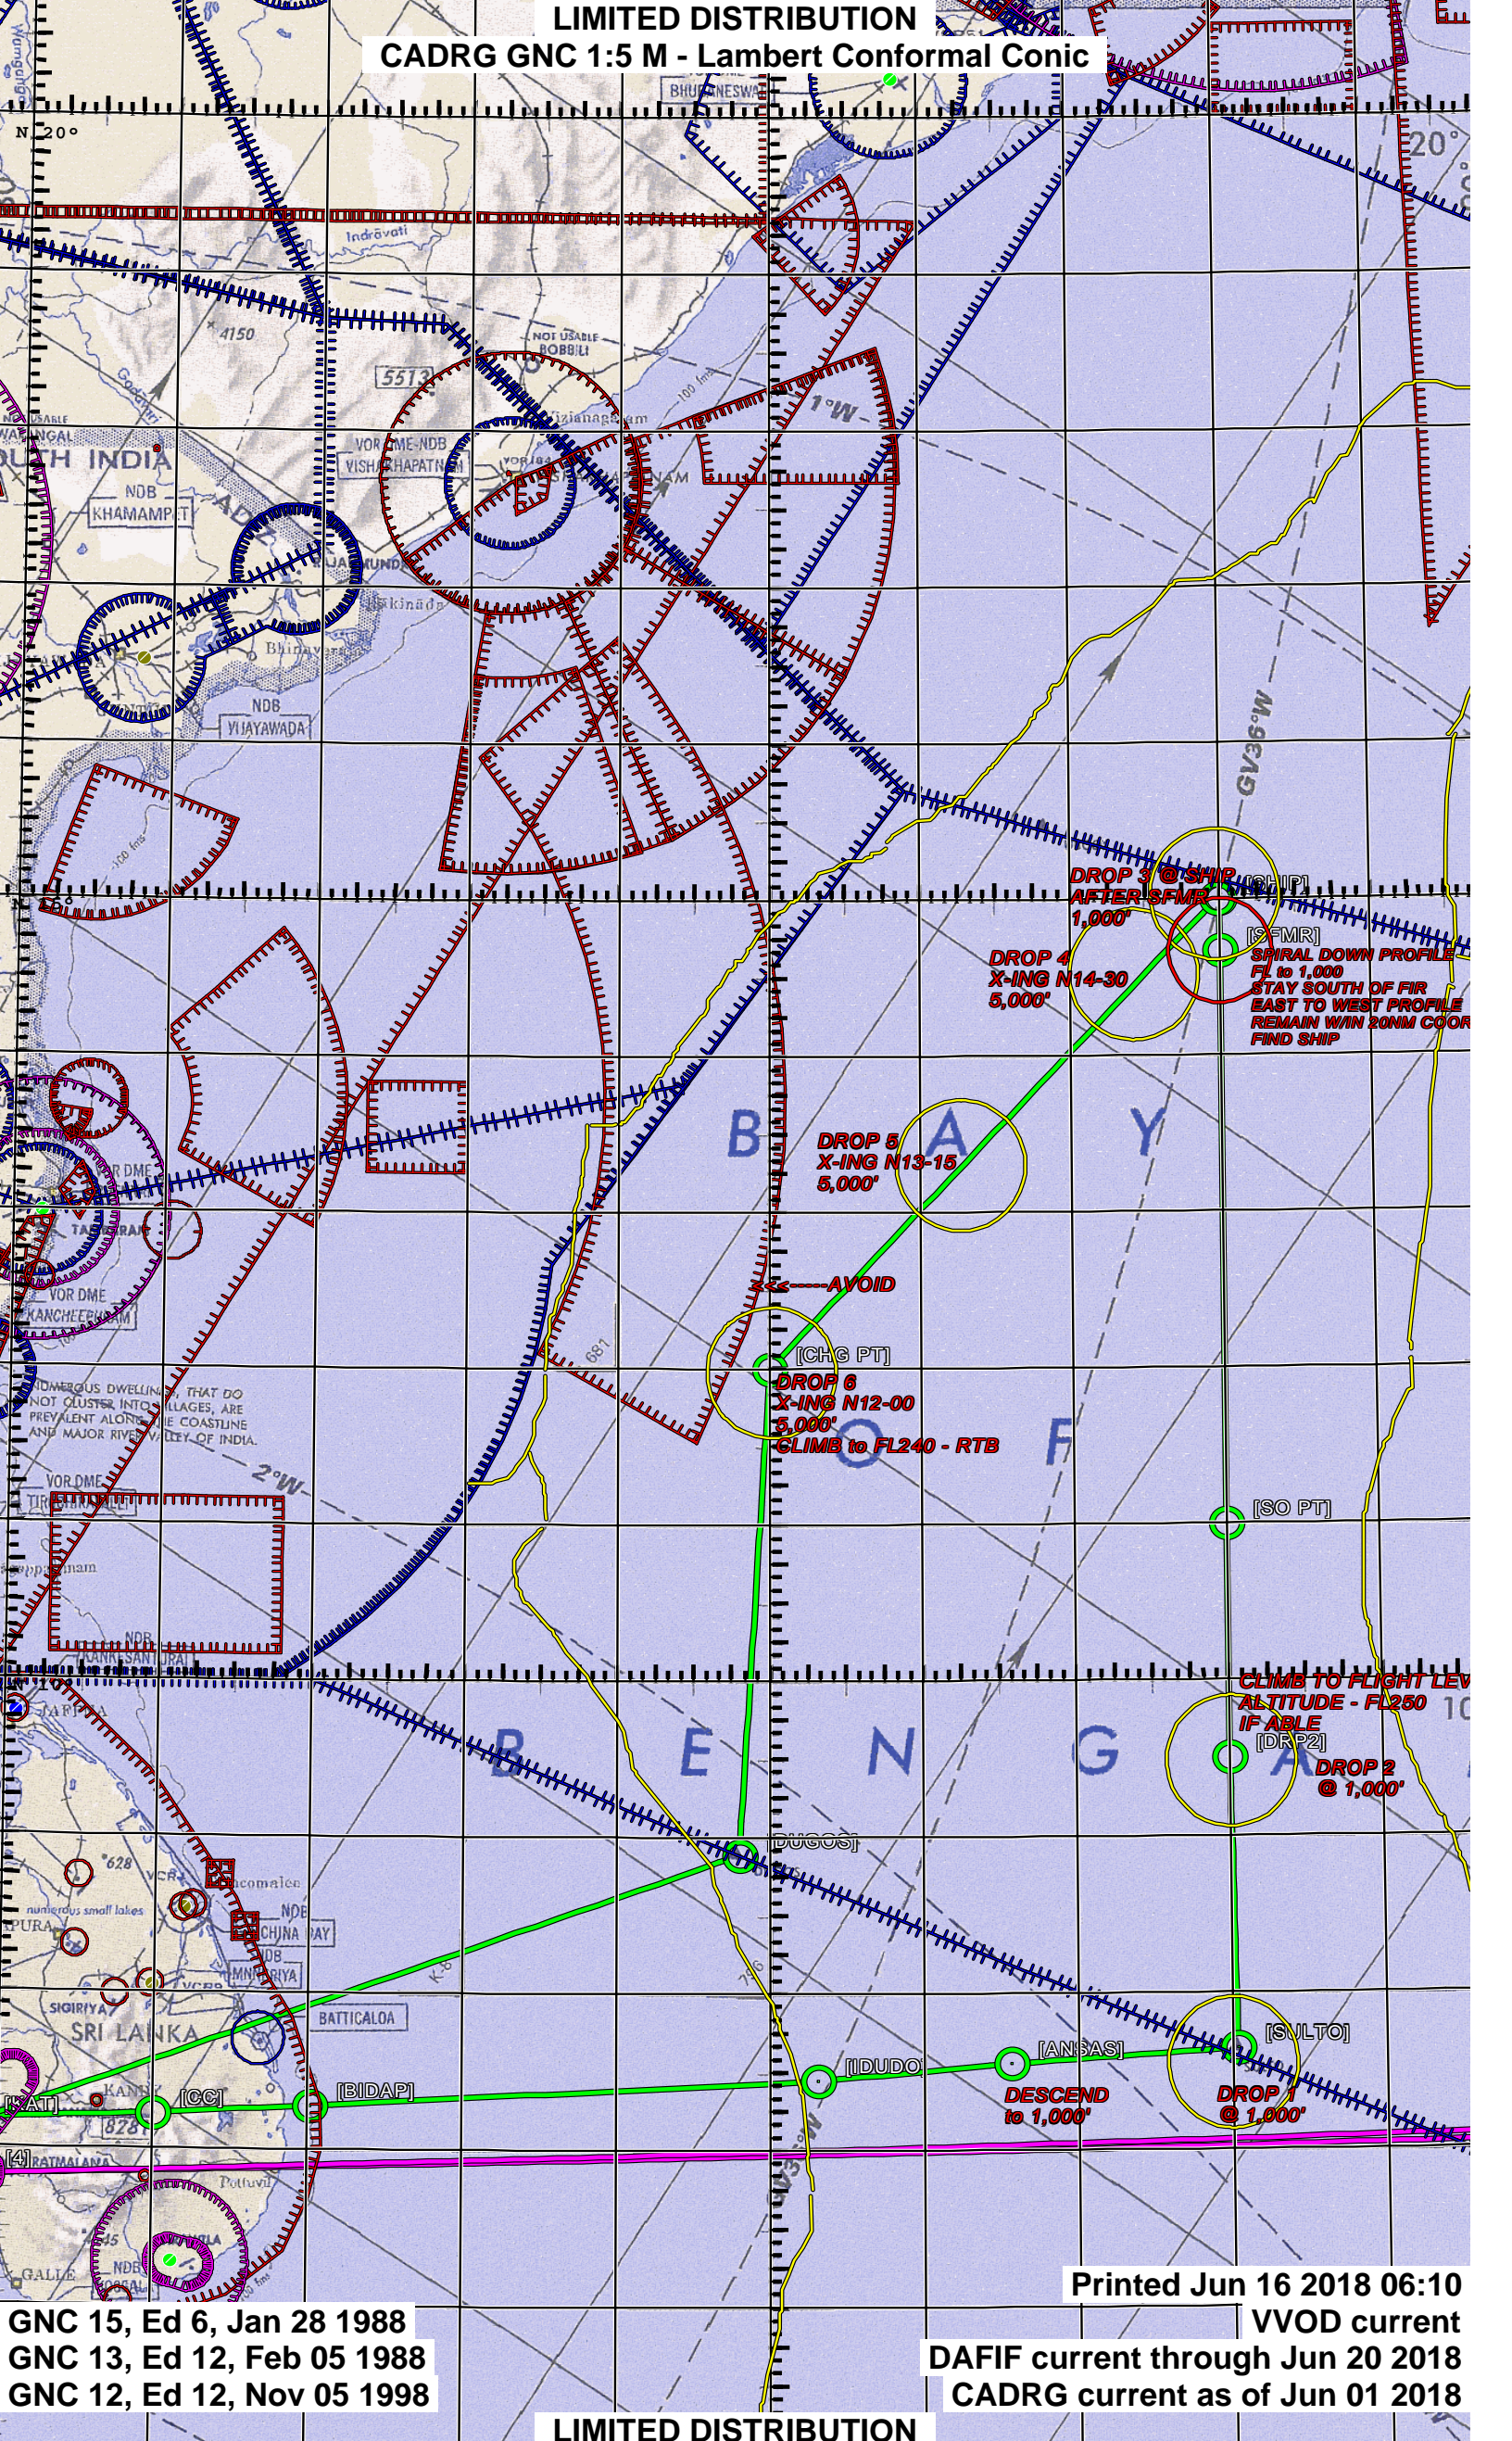

LIMITED DISTRIBUTION  
CADRG GNC 1:5 M - Lambert Conformal Conic

GNC 15, Ed 6, Jan 28 1988  
GNC 13, Ed 12, Feb 05 1988  
GNC 12, Ed 12, Nov 05 1998

Printed Jun 16 2018 06:10  
VVOD current  
DAFIF current through Jun 20 2018  
CADRG current as of Jun 01 2018

LIMITED DISTRIBUTION