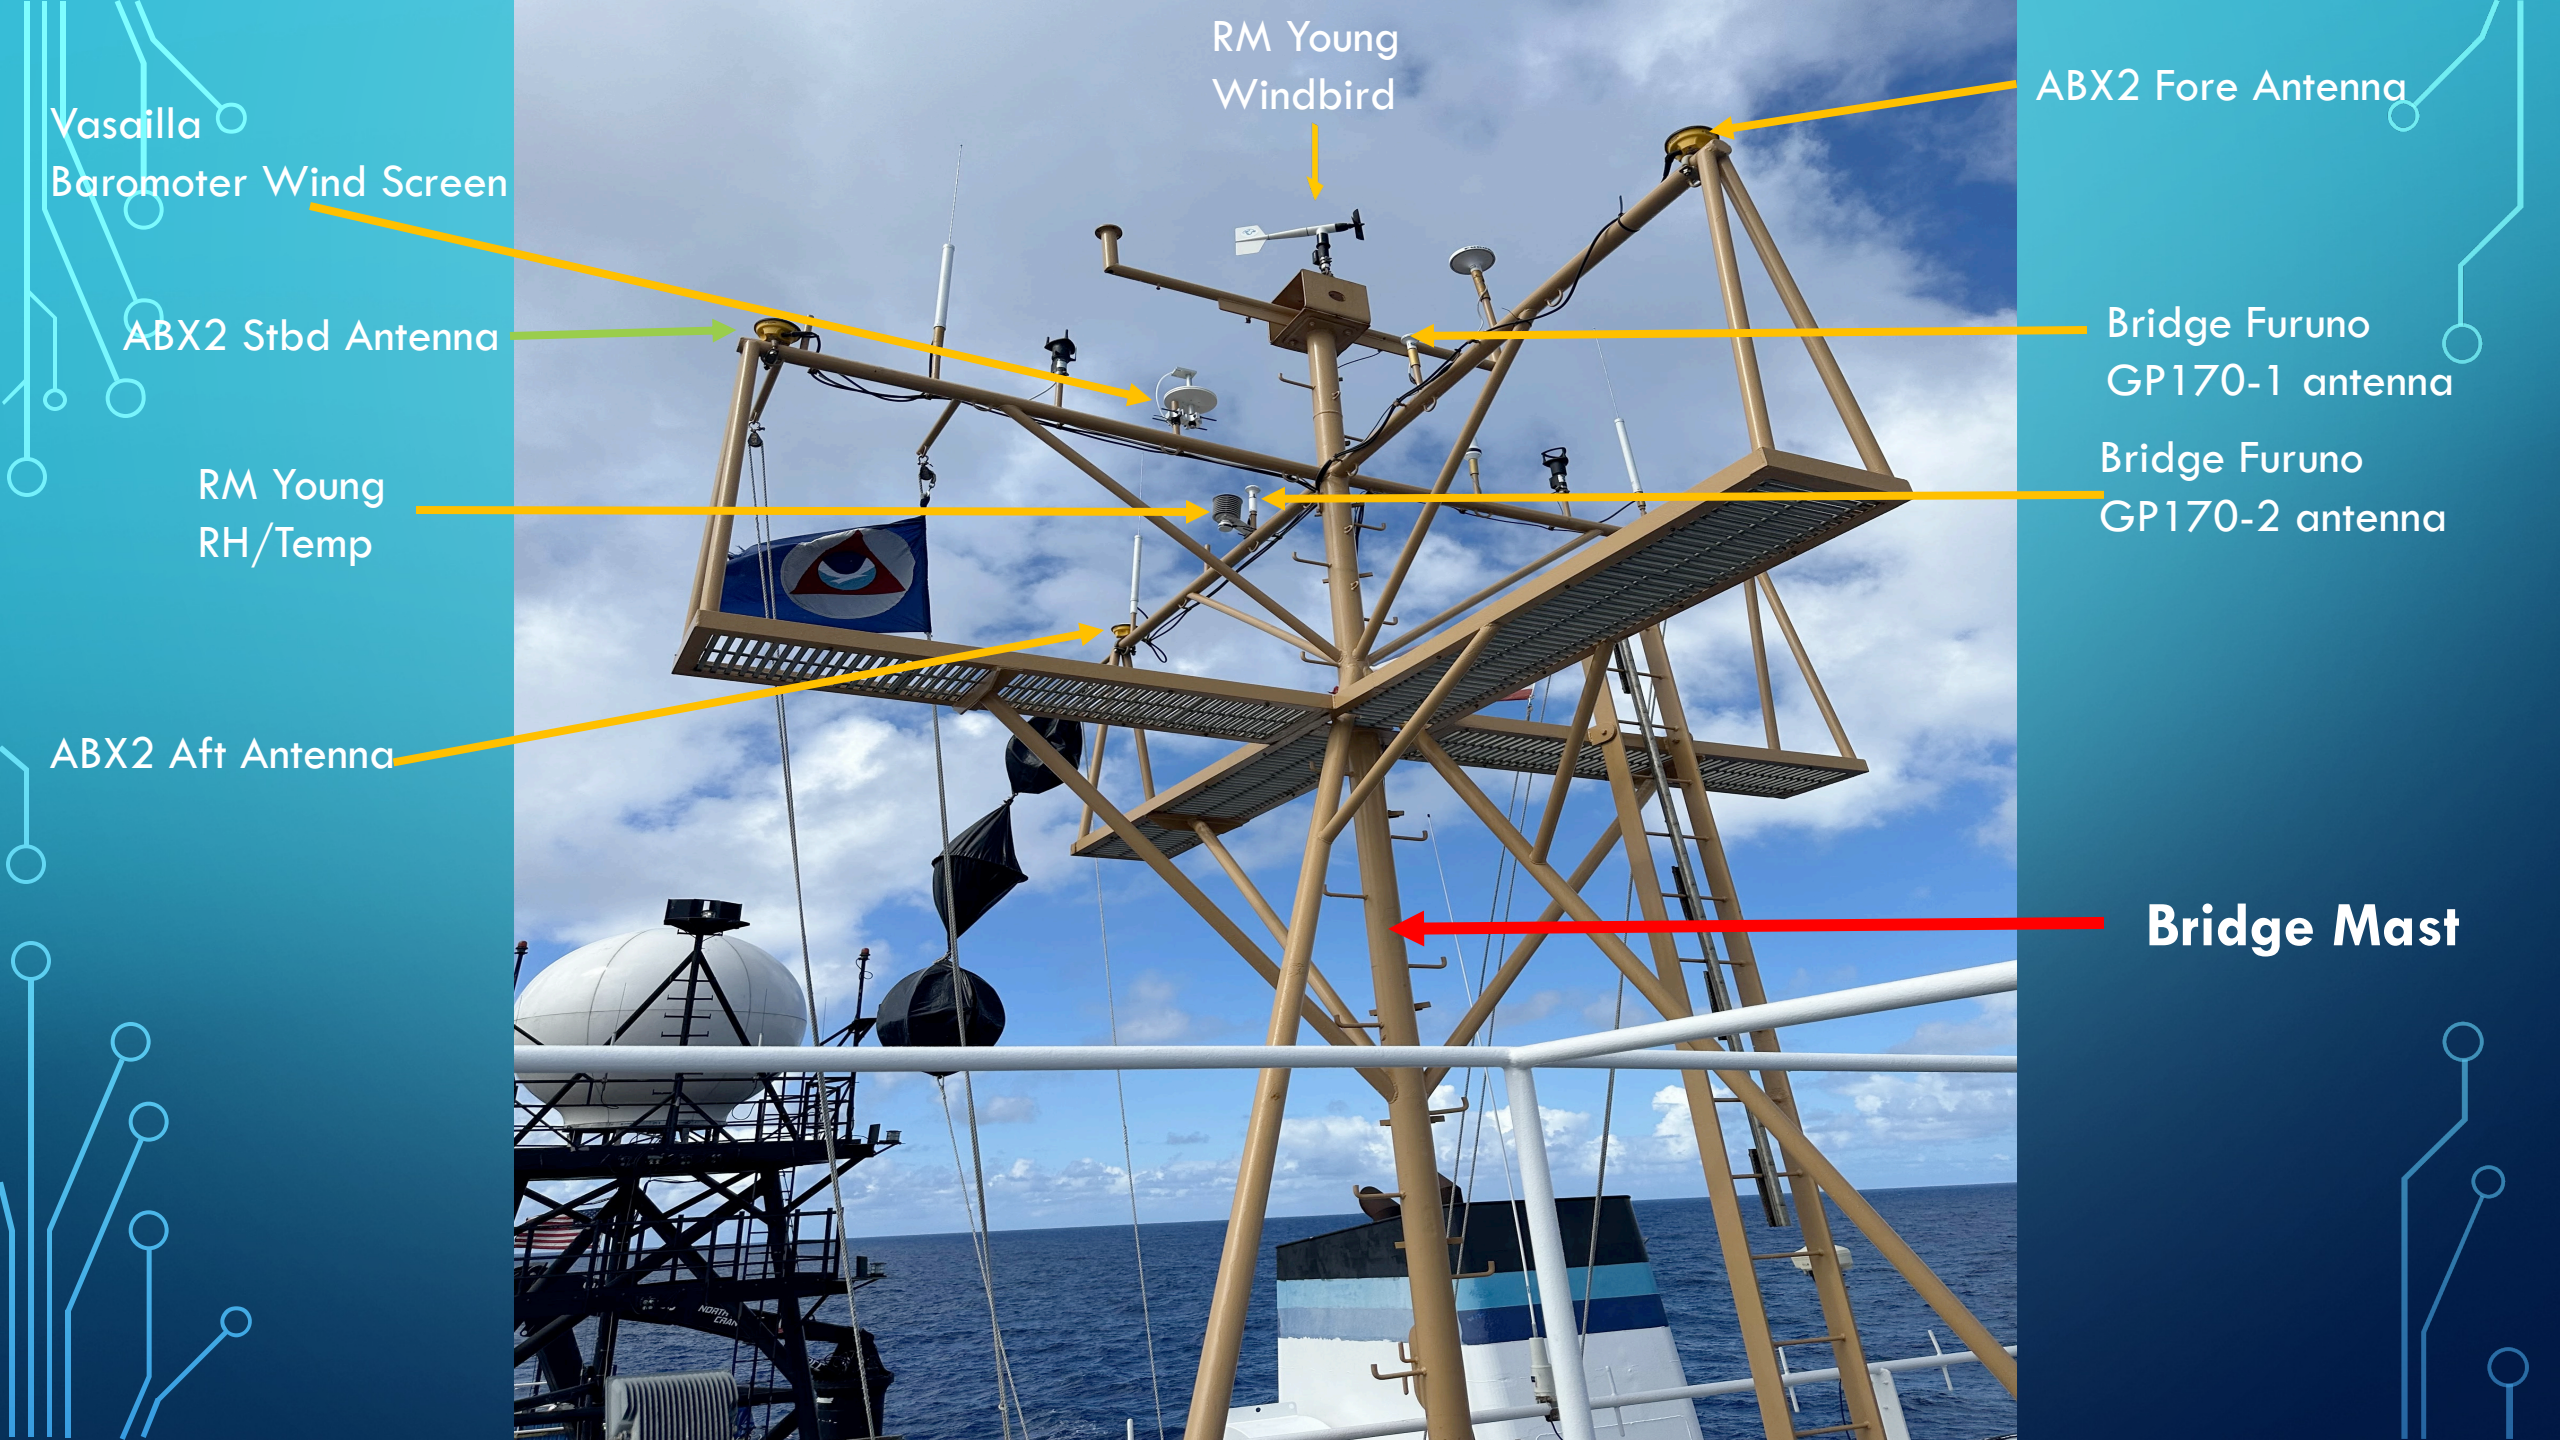

OSCAR ELTON SETTE

INSTRUMENTATION LAYOUT

Bridge Mast

VSAT (Main) Mast

0 10 20

**R335 OSCAR ELTON SETTE
PEARL HARBOR, HAWAII**

A handwritten signature in black ink, appearing to read 'A. Ch...'.

Vasaila
Barometer Wind Screen

RM Young
Windbird

ABX2 Fore Antenna

ABX2 Stbd Antenna

Bridge Furuno
GP170-1 antenna

RM Young
RH/Temp

Bridge Furuno
GP170-2 antenna

ABX2 Aft Antenna

Bridge Mast

ET Shop Furuno
GP170 Antenna

ABX2 ANTENNA OVERVIEW

TRIMBLE ABXTWO ANTENNA MEASUREMENTS