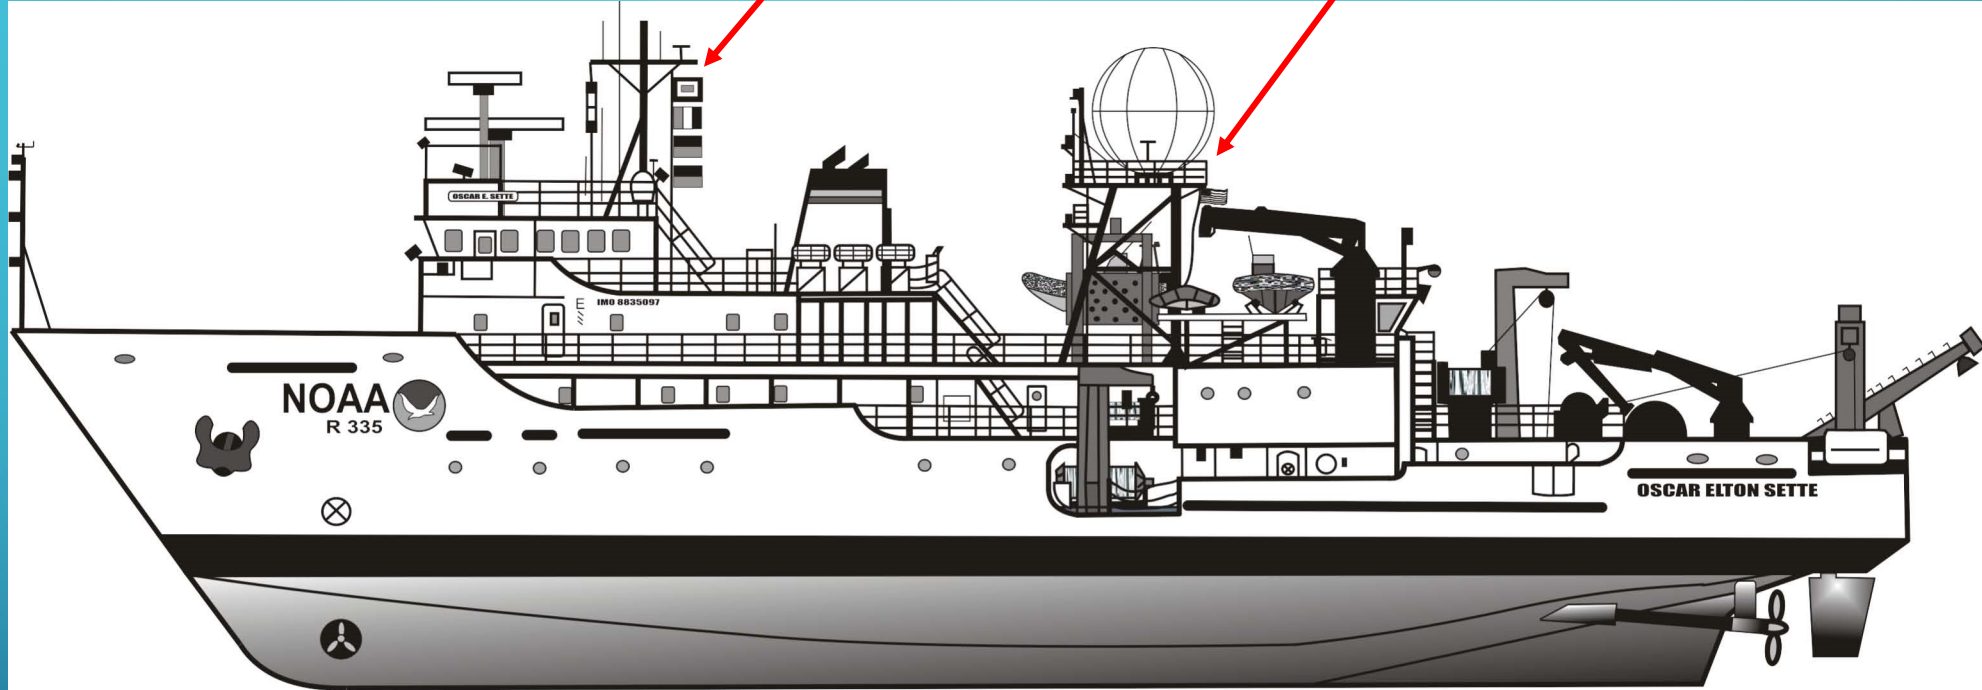

OSCAR ELTON SETTE

INSTRUMENTATION LAYOUT

Bridge Mast

VSAT (Main) Mast

0 10 20

**R335 OSCAR ELTON SETTE
PEARL HARBOR, HAWAII**

A handwritten signature in black ink, appearing to read 'A. Ch...'.

Vasaila
Barometer Wind Screen