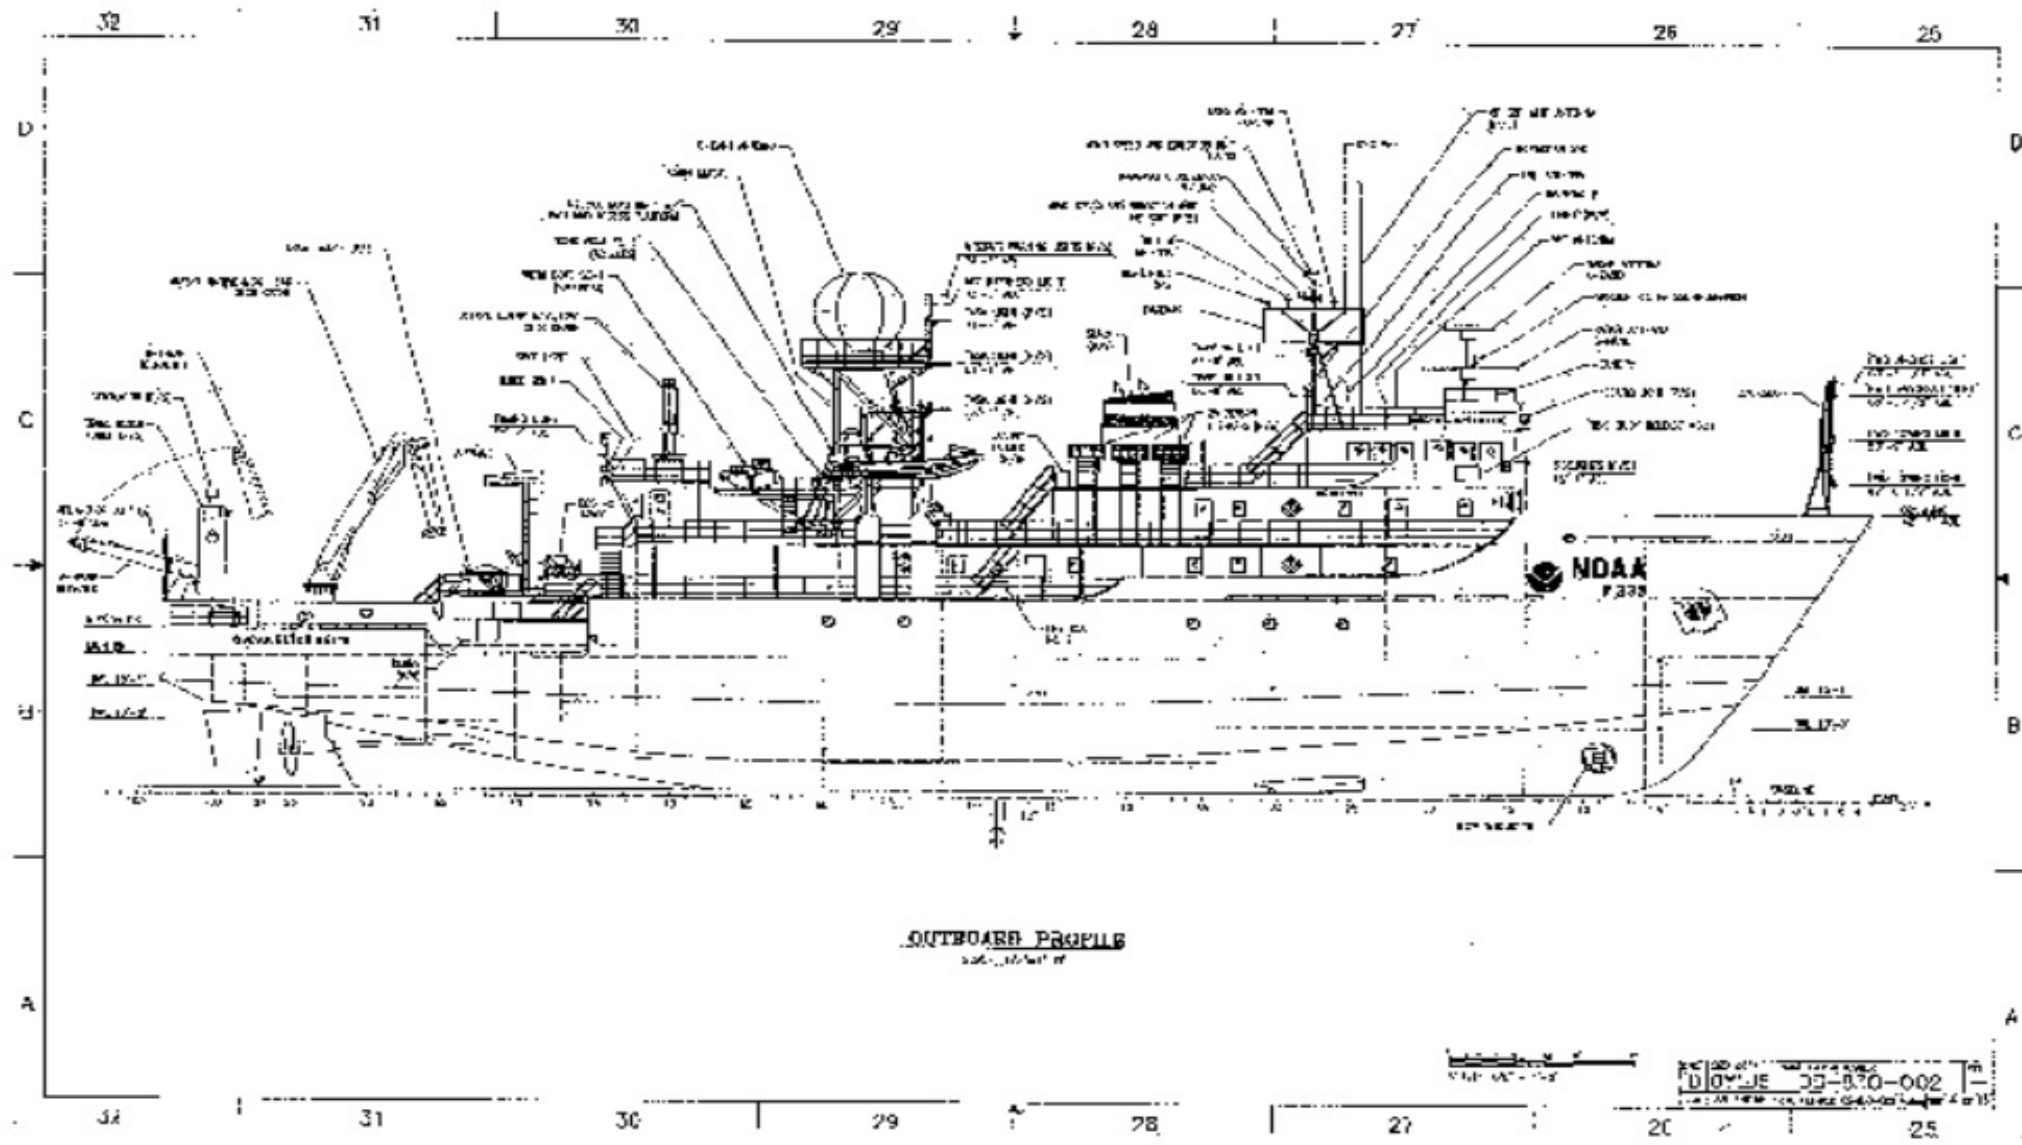

OSCAR ELTON SETTE

INSTRUMENTATION LAYOUT

Bridge Mast

VSAT (Main) Mast

0 10 20

**R335 OSCAR ELTON SETTE
PEARL HARBOR, HAWAII**

A handwritten signature in black ink, appearing to read 'A. Ch...'.

Vasaila
Barometer Wind Screen

ET Shop Furuno
GP170 Antenna

ABX2 ANTENNA OVERVIEW

TRIMBLE ABXTWO ANTENNA MEASUREMENTS