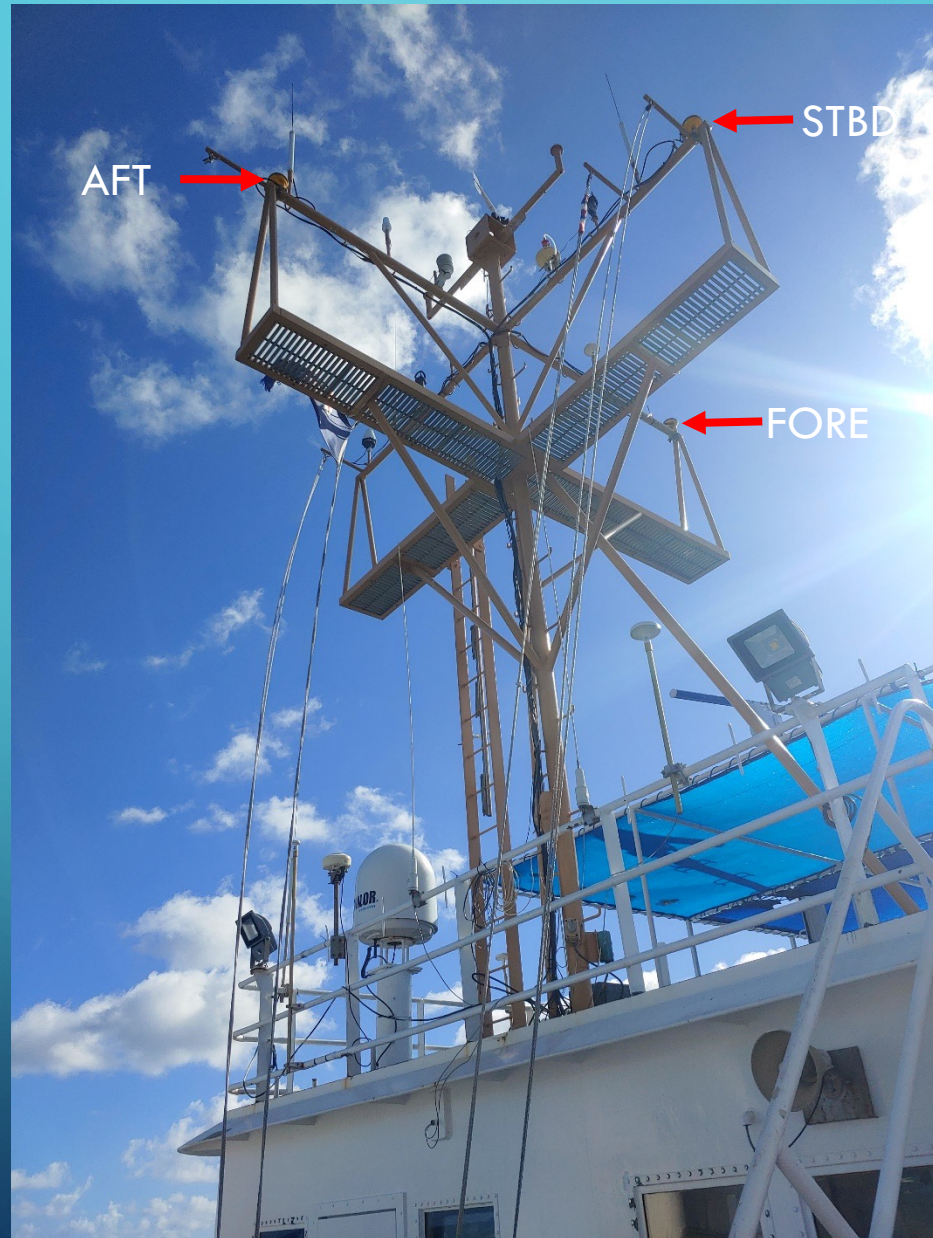

OSCAR ELTON SETTE

INSTRUMENTATION LAYOUT

Bridge Mast

VSAT (Main) Mast

0 10 20

**R335 OSCAR ELTON SETTE
PEARL HARBOR, HAWAII**

A handwritten signature in black ink, appearing to read 'A. Ch...'.

Vasaila
Barometer Wind Screen

RM Young
Windbird

ABX2 Fore Antenna

ABX2 Stbd Antenna

Bridge Furuno
GP170-1 antenna

RM Young
RH/Temp

Bridge Furuno
GP170-2 antenna

ABX2 Aft Antenna

Bridge Mast

ET Shop Furuno
GP170 Antenna

ABX2 ANTENNA OVERVIEW

TRIMBLE ABXTWO ANTENNA MEASUREMENTS