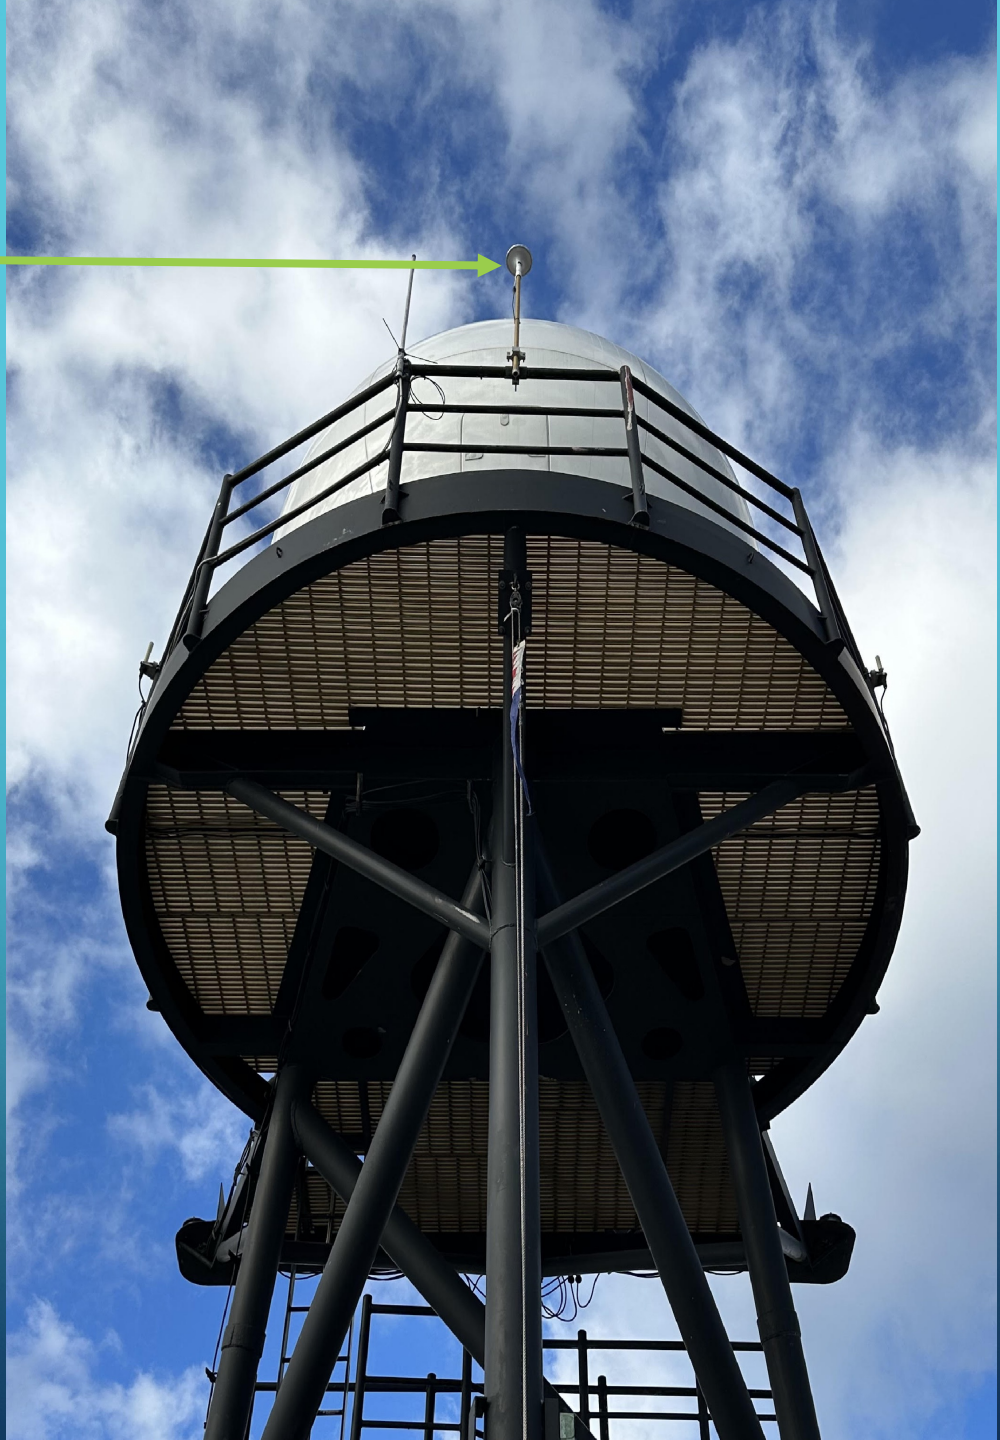

OSCAR ELTON SETTE

INSTRUMENTATION LAYOUT

Bridge Mast

VSAT (Main) Mast

0 10 20

**R335 OSCAR ELTON SETTE
PEARL HARBOR, HAWAII**

A handwritten signature in black ink, appearing to read 'A. Ch...'.

Vasaila
Barometer Wind Screen

RM Young
Windbird

ABX2 Fore Antenna

ABX2 Stbd Antenna

Bridge Furuno
GP170-1 antenna

RM Young
RH/Temp

Bridge Furuno
GP170-2 antenna

ABX2 Aft Antenna

Bridge Mast

ET Shop Furuno
GP170 Antenna

ABX2 ANTENNA OVERVIEW

TRIMBLE ABXTWO ANTENNA MEASUREMENTS